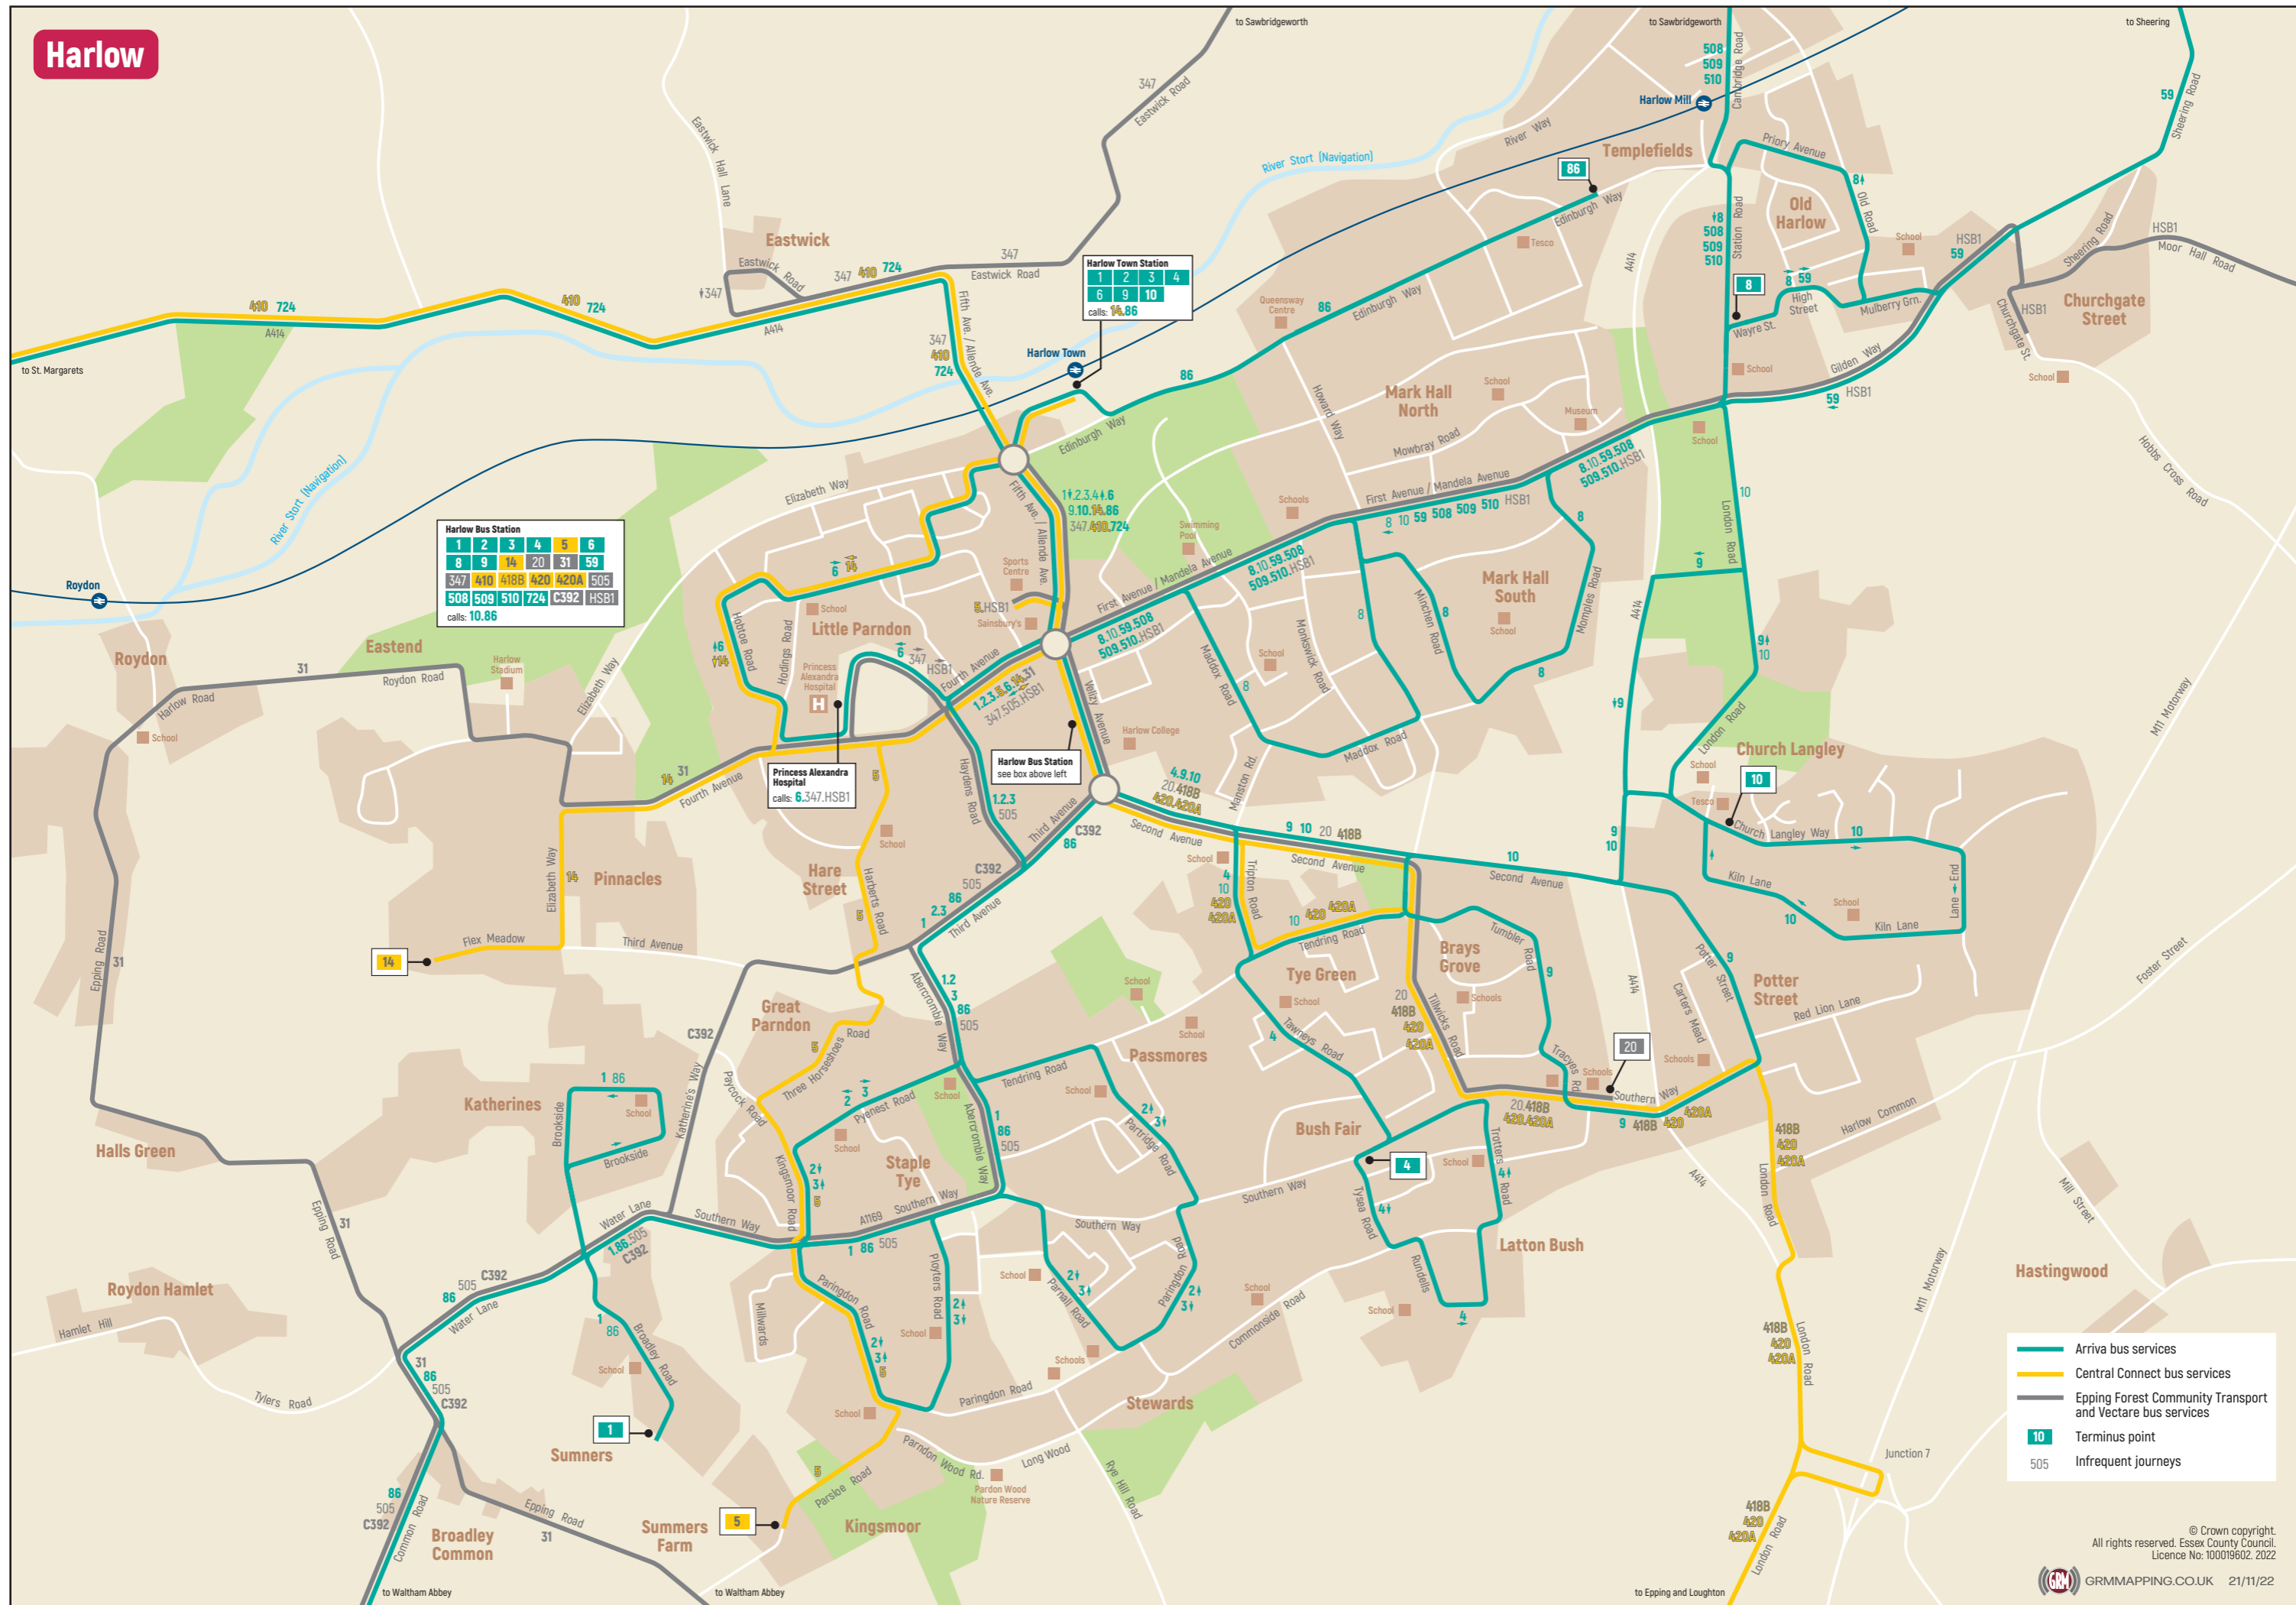

Harlow

Harlow Bus Station

1	2	3	4	5	6
8	9	14	20	31	59
347	410	418B	420	420A	505
508	509	510	724	C392	HSB1

calls: 10.86

Harlow Town Station

1	2	3	4
6	9	10	

calls: 10.86

Princess Alexandra Hospital
calls: 6.347.HSB1

Harlow Bus Station
see box above left

- Arriva bus services
- Central Connect bus services
- Epping Forest Community Transport and Vectare bus services
- 10 Terminus point
- 505 Infrequent journeys